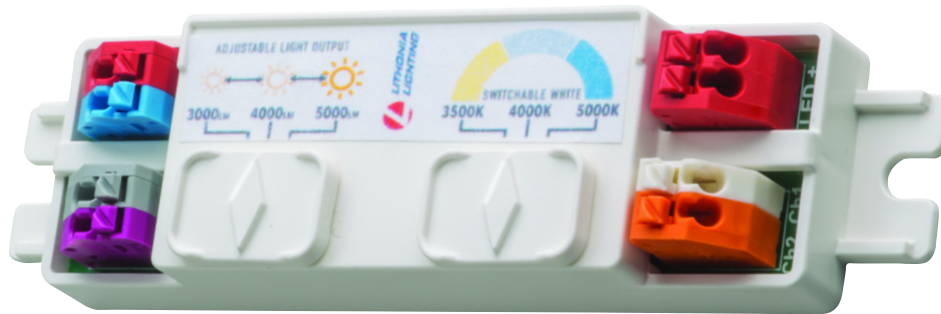

Ratings and Maintenance

The CSVT uses a tongue & groove, poured in gasket design that is compressed using a series of stainless or polymeric latches along the outside of the fixture body, allowing for the lens to hang when opening for easy, on the go maintenance and provides for impressive ratings such as CSA wet location, IP65, IP66 for general washdown, and NEMA4X!

**Motion Sensors powered by nLight
AIR® and SensorSwitch®**

Switch it up!

Choose the CSVT Switchable option for the ability to switch both lumens and color temperature in one fixture.

Switch and Features

Adjustable Lumens: Switchable White:
(4') 3,000L to 5,000L 3500K to 5000K
(8') 6,000L to 10,000L

Great for:

Distributors

- Stock 9 different configurations with 1 SKU!
- Increase inventory turns
- Fewer orders from the factory